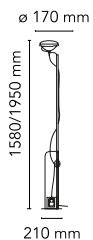

Toio

by Achille & Pier Giacomo Castiglioni , 1962

Floor lamp providing indirect lighting. Angle iron and formed steel base, painted in a variety of colors. Hexagonal nickel-plated brass height-adjustable stem with telescopic head. On the cable there is the electronic dimmer which allows the regulation of light brightness.

Mounting	Floor
Environment	Indoor
Finish	White, Black, Red
Weight	8.2 Kg
Light sources available	1 x LED 23W Pro-Par56 GX16d 1600lm 3000K [e] cod. RF27690 dimmerabile 1 x 300W aluPAR 56 MFL 3000K [i] cod. RF17899 DIMMER
Emergency	Without
Switching	On the cable there is the electronic dimmer which allows the regulation of light brightness with a dial.
Voltage	220-240V
Power	MAX 300W
Battery	No
Supply included	Yes
Cord Length	2470 mm
Materials	Steel
Colors	<ul style="list-style-type: none"> F7600009 - White F7600030 - Black F7600035 - Red
Certificate	